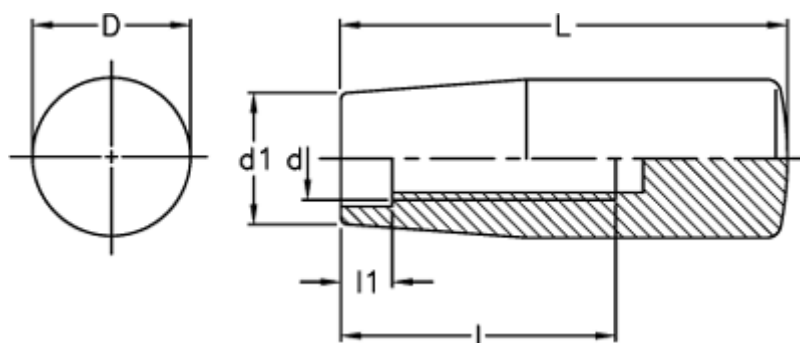

Data Sheet

Article number: 2304022001
Description: E+G Handle
I.280/90-M10

Measures

d = M10

D = 28

d1 = 22

l = 55

L = 90

l1 = 7.0